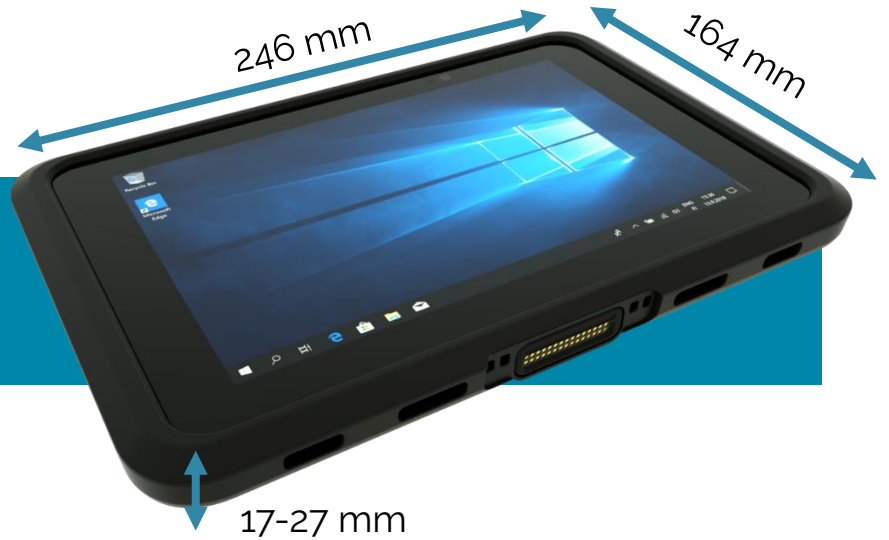

### The perfect solution for your omnichannel mobile POS:

Inari 8 tablet with integrated scanner frame is the perfect match for any mobile and stationary task from cash register replacement to logistic and warehousing combining enterprise durability and ruggedization with an attractive slim design. Thanks to the professional scanner, its enhanced drop resistance and IP 65 certification, it is the ideal companion for super fast and accurate scanning of articles suited for retail, restaurant or hospitality industry and many other vertical markets.

## INARI 8 SCANNER FRAME

- **Compact Frame Design**
  - 246 x 164 x 17-27 mm
  - < 200 g

- **Ergonomic Design**
  - One hand operation (left & right)

- **Professional Scanner**
  - Super fast and accurate scanning
  - Indoor and outdoor usage